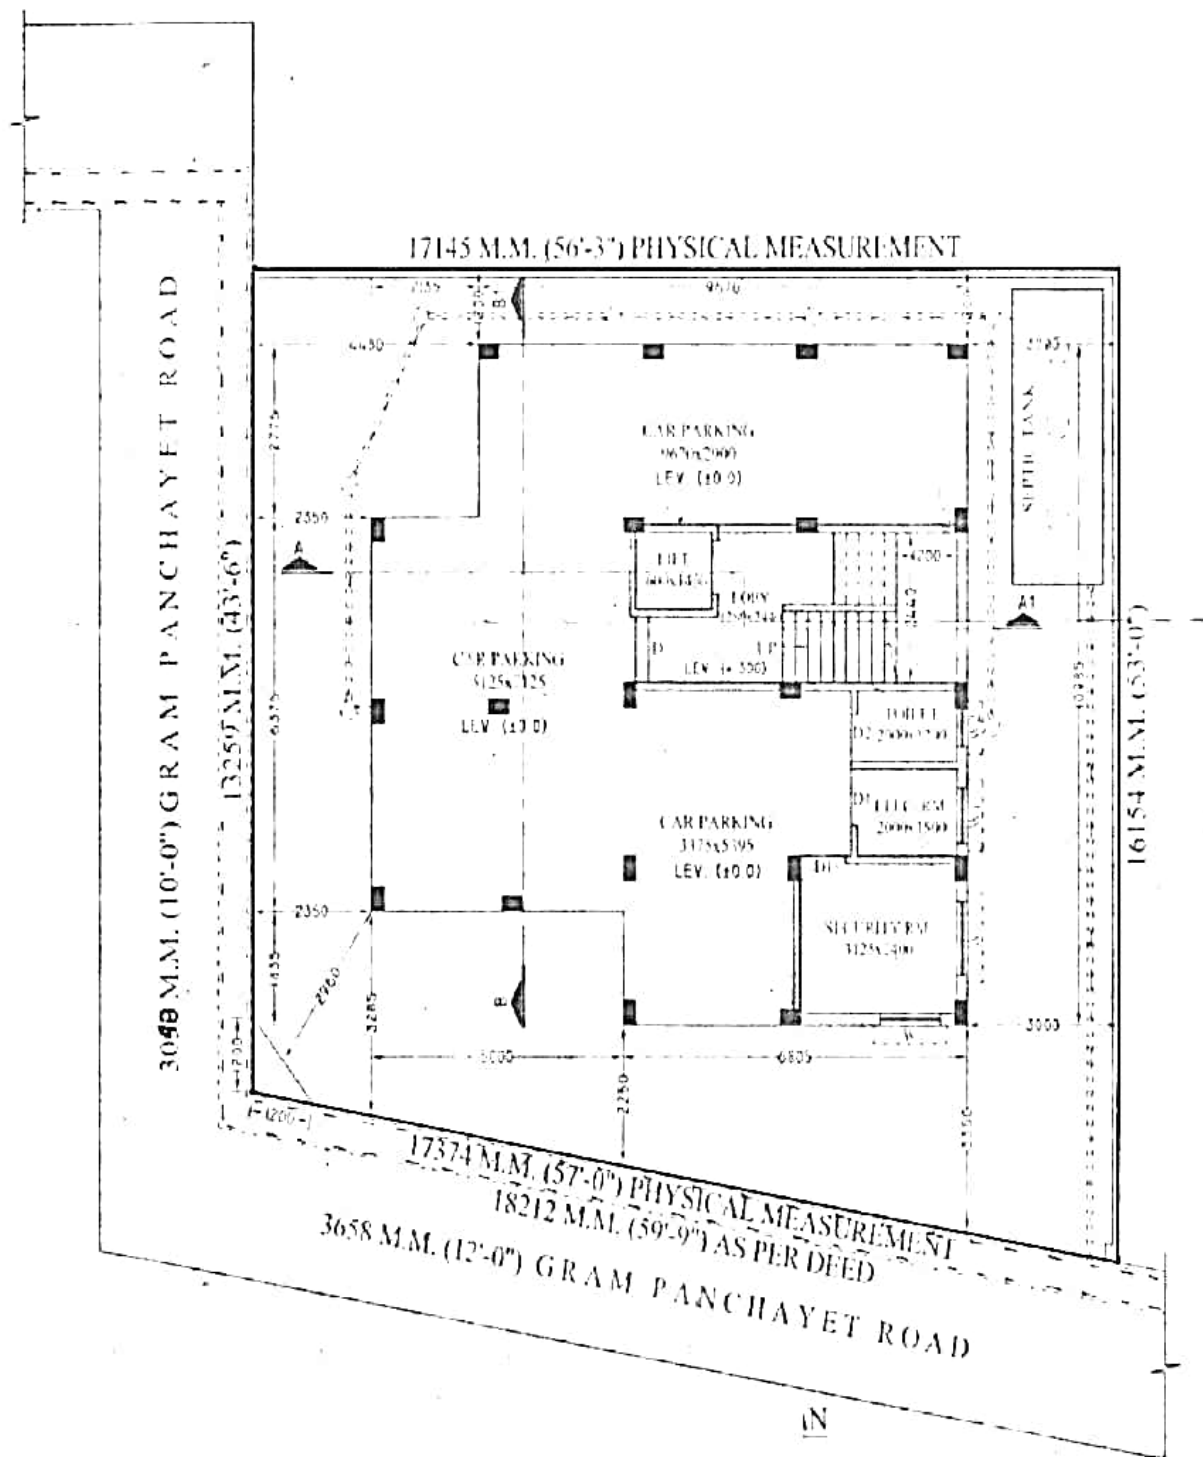

Proposed Project at Mouza-Jhorehat, J.L. No-30, R.S. Dag No-721, L.R. Dag No-767, L.R. Khatian No-6019, 6018, 5849, 6012, 6015, 6013, 6014, 6016, 6017, under Jhorehat Gram Panchayet, P.S.-Sankrail, District-Howrah, Pin-711302

LATITUDE : 22.570942
LONGITUDE : 88.225600

CITY VENTURE
Partner
Partner

SIGNATURE OF OWNER